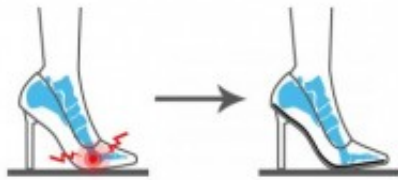

Problem and solution

FootActive Catwalk orthotic insoles redistribute weight and support the ball of foot