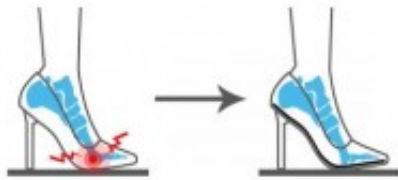

Description

If you are looking for pain-free fashion for your feet, our FootActive Catwalk insoles have been designed with full support and comfort in mind. Each insole features:

- A $\frac{3}{4}$ -length soft orthotic insole for Ball of Foot Pain, Aching Feet and Aching Legs.
- Slight arch support and metatarsal support through cushioning in a discreet insole.
- Reduced friction and pressure on the ball of the foot.
- Distributes body weight evenly across the foot, therefore reducing any burning or aching pain in the ball of the foot.
- The slimline design offers discreet, almost-invisible wear, even in sandals.
- Suitable for most types of ladies' shoes featuring low to medium heel.
- Also suitable for flat shoes e.g. ballet pumps
- All FootActive products come with a 30-day full refund or exchange policy

Product Gallery

Problem and solution

FootActive Catwalk orthotic insoles redistribute weight and support the ball of foot